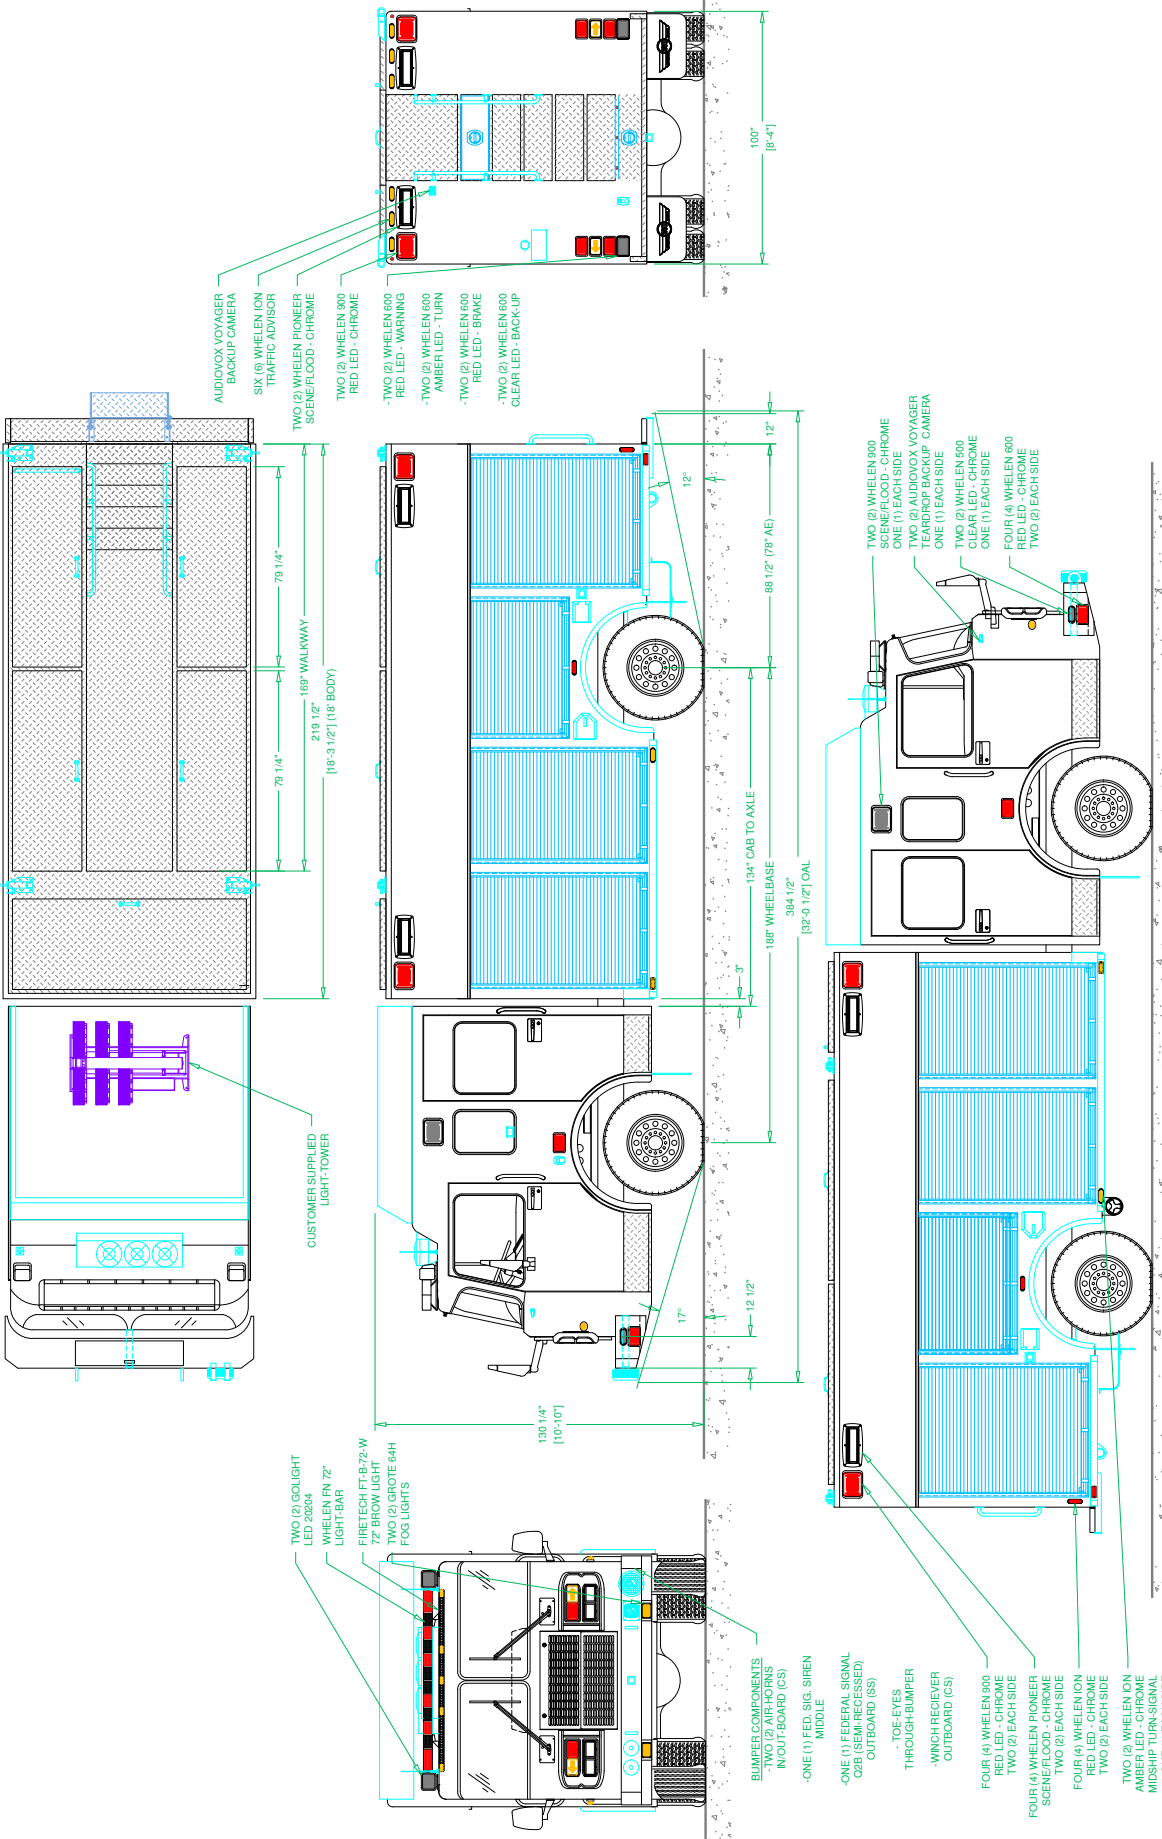

Lakeside (CA) Fire Protection District, Heavy Rescue #1270

Chassis

Cab: Spartan MFD 10" RR
Engine: Cummins L9
Transmission: Allison 3000 EVS
Wheelbase: 188"

Body

Material: Aluminum
Body Length: 18'
Overall Height: 10' - 10"
Overall Length: 32' - 0.5"

Features

Onan Protec 25K-Watt PTO Generator
Weldon V-MUX Vista IV Multiplex System
(5) Upper Body Storage Compartments
(2) Roof Access Stairway Step Compartments
Custom Fold-Down Roof-Access Stairway Step
OnScene Solutions Cargo Slides and Toolboards
Hannay Electric Cable Reels with Power Rewind
Whelen LED Warning and Scene Light Package
OnScene LED Compartment Lighting
R•O•M Series IV Roll-Up Doors
Lista Drawer Cabinet