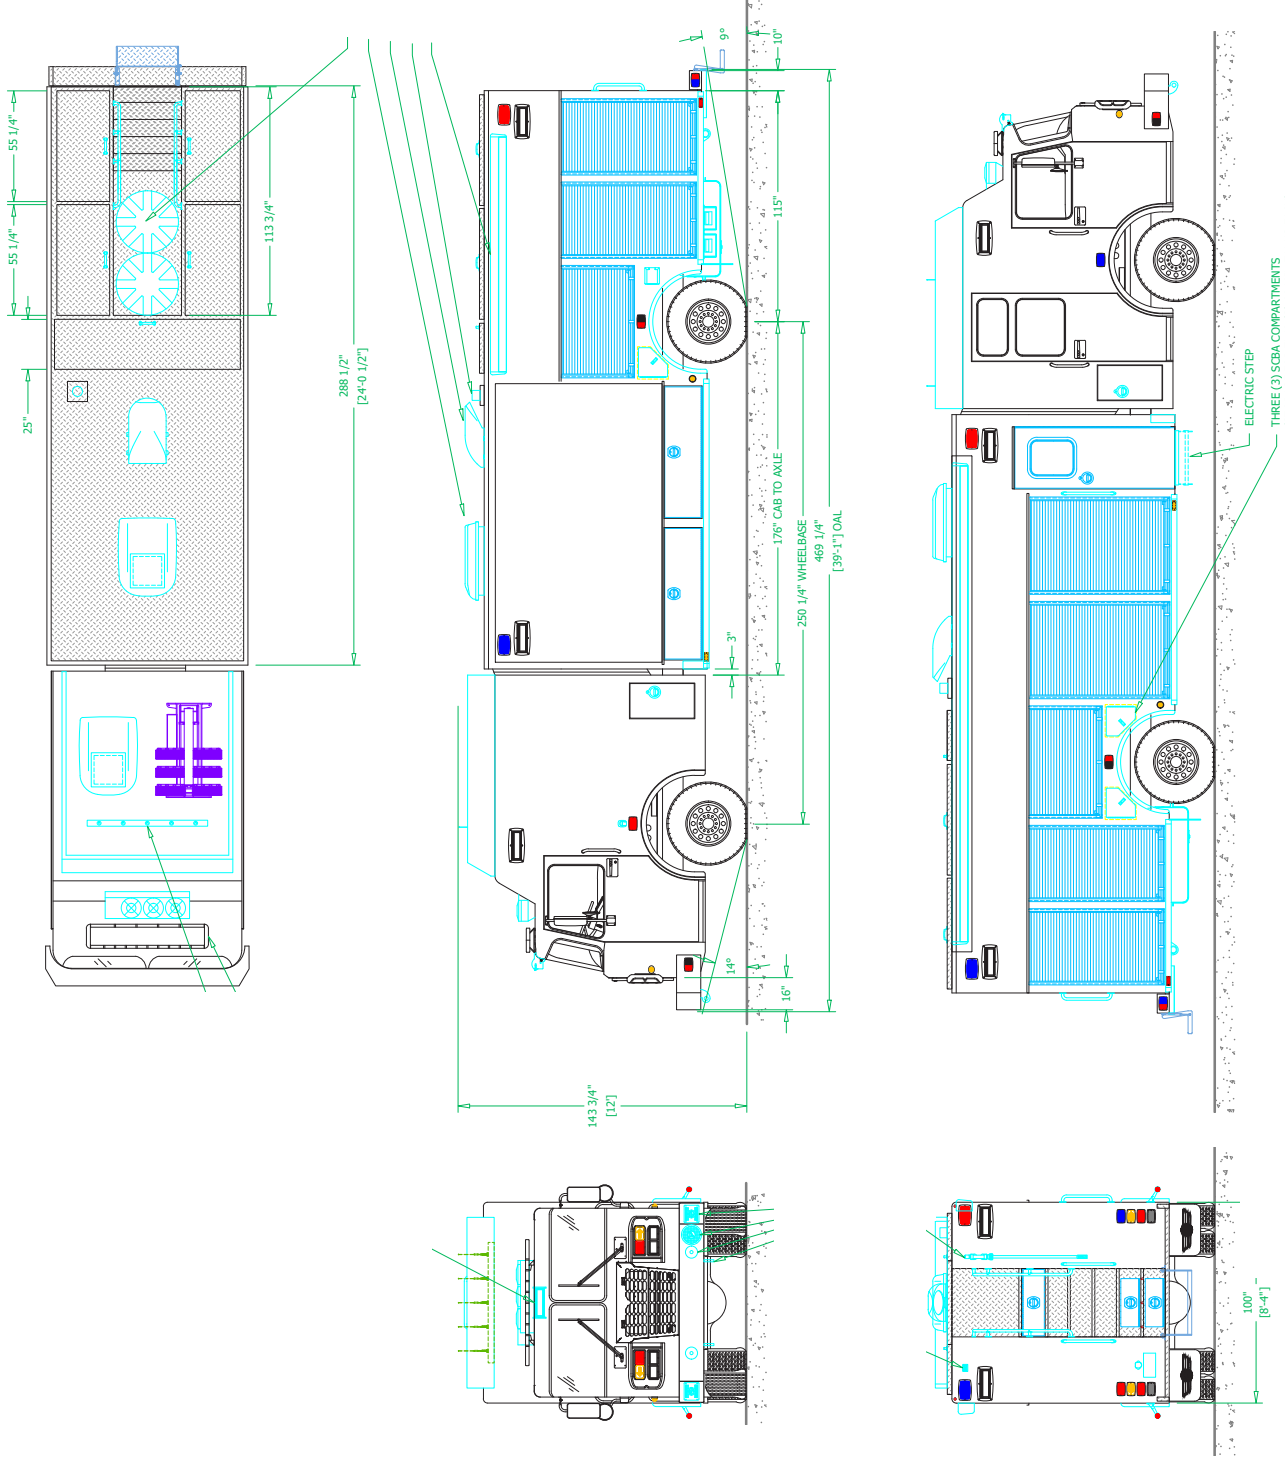

Topeka Fire Department, (KS) Walk-Thru Hazmat #1253

Chassis

Cab: Spartan Metrostar ELFD, 20" RR
Engine: Cummins L9 450HP
Transmission: Allison 3000 EVS
Wheelbase: 250"

Body

Material: Aluminum
Body Length: 24'
Overall Height: 12'
Overall Length: 39' - 1"

Features

Walk-Thru Body Interior
10' Wide Slide-Out Room Extension
Command Light KL Series Light Tower
Onscene Solutions Access PRO LED Lighting
(1) Onscene Solutions Transverse Cargo Slide
(4) Onscene Solutions Down-And-Out Cargo Tray
(1) SuperVac PPV Battery Fan
(2) Carefree Mirage Awnings
(1) Hannay Electric Cable Reel
(1) Lista Drawer Cabinet
Big Foot Automatic Vehicle Leveling System