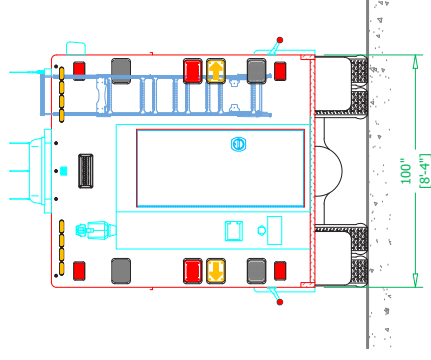

Edmonton, AB Hazmat #1176

Chassis

Cab: Spartan Gladiator ELFD 24" RR
Engine: Cummins X12 500 HP
Transmission: Allison EVS 4000
Wheelbase: 265"

Body

Material: Aluminum
Body Length: 26'
Overall Height: 12' - 2"
Overall Length: 42' - 1"

Features

Chelsea Heavy-Duty Transmission Driven PTO
Cab/Body Walk-In Connection
Slideout Crew Area Interior with Desks
Samsung 32" Flat Panel, 4 Series LED Screen
Will-Burt 7-42 Pneumatic Powered Telescoping Mast
Hannay ECR1618-17-18 Electric Cable Reel
Command Light Knight Series Light Tower
Ziamatic Quic-Step 3094 VS-24 Series Folding Step
OnScene Solutions Aluminum Heavy-Duty Cargo Slides
Carefree Mirage Lateral Arm Acrylic Patio Awning