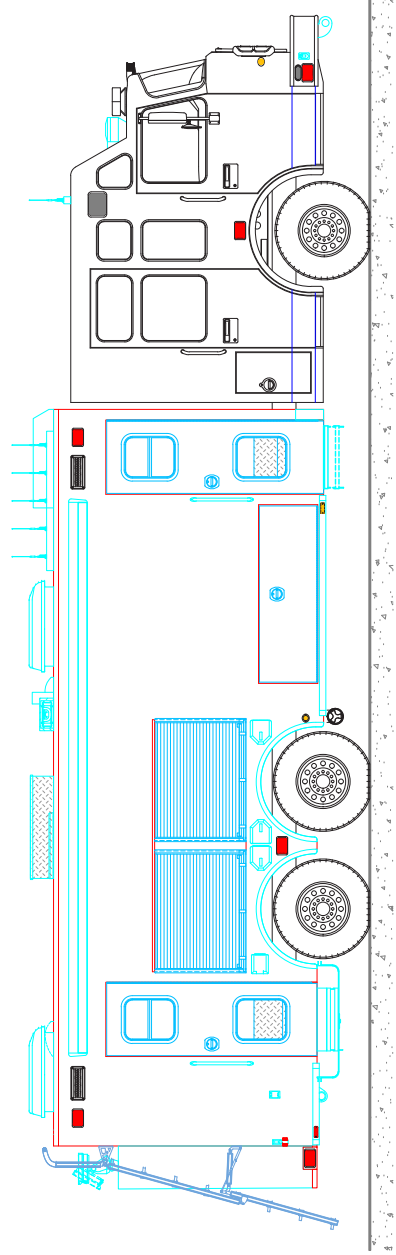

Edmonton, AB Hazmat #1176

Chassis

Cab: Spartan Gladiator ELFD 24" RR
Engine: Cummins X12 500 HP
Transmission: Allison EVS 4000
Wheelbase: 265"

Body

Material: Aluminum
Body Length: 26'
Overall Height: 12' - 2"
Overall Length: 42' - 1"

Features

Chelsea Heavy-Duty Transmission Driven PTO
Cab/Body Walk-In Connection
Slideout Crew Area Interior with Desks
Samsung 32" Flat Panel, 4 Series LED Screen
Will-Burt 7-42 Pneumatic Powered Telescoping Mast
Hannay ECR1618-17-18 Electric Cable Reel
Command Light Knight Series Light Tower
Ziamatic Quic-Step 3094 VS-24 Series Folding Step
OnScene Solutions Aluminum Heavy-Duty Cargo Slides
Carefree Mirage Lateral Arm Acrylic Patio Awning