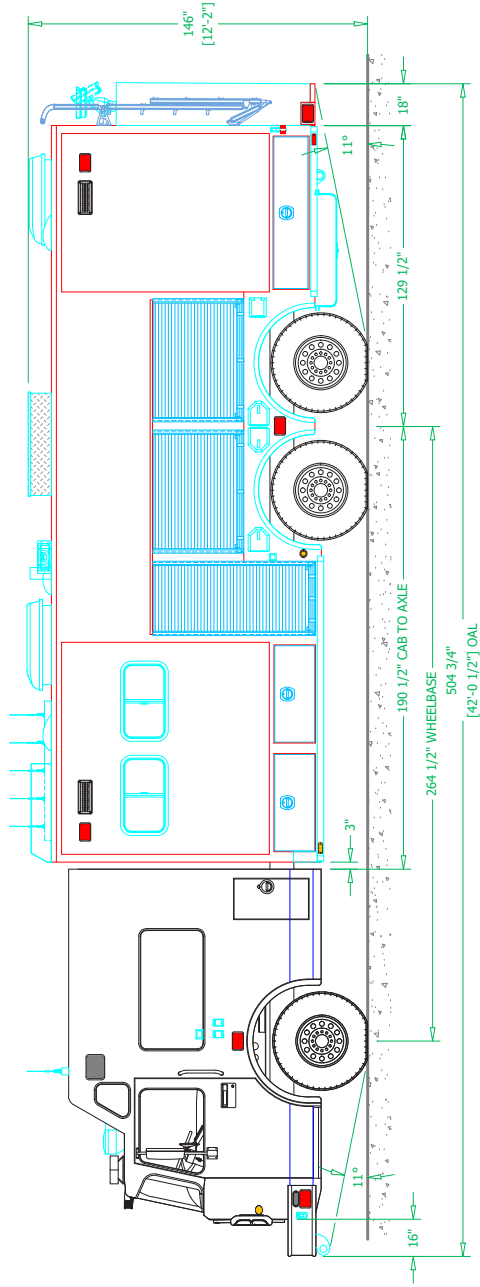

Edmonton, AB Hazmat #1176

Chassis

Cab: Spartan Gladiator ELFD 24" RR
Engine: Cummins X12 500 HP
Transmission: Allison EVS 4000
Wheelbase: 265"

Body

Material: Aluminum
Body Length: 26'
Overall Height: 12' - 2"
Overall Length: 42' - 1"

Features

Chelsea Heavy-Duty Transmission Driven PTO
Cab/Body Walk-In Connection
Slideout Crew Area Interior with Desks
Samsung 32" Flat Panel, 4 Series LED Screen
Will-Burt 7-42 Pneumatic Powered Telescoping Mast
Hannay ECR1618-17-18 Electric Cable Reel
Command Light Knight Series Light Tower
Ziamatic Quic-Step 3094 VS-24 Series Folding Step
OnScene Solutions Aluminum Heavy-Duty Cargo Slides
Carefree Mirage Lateral Arm Acrylic Patio Awning