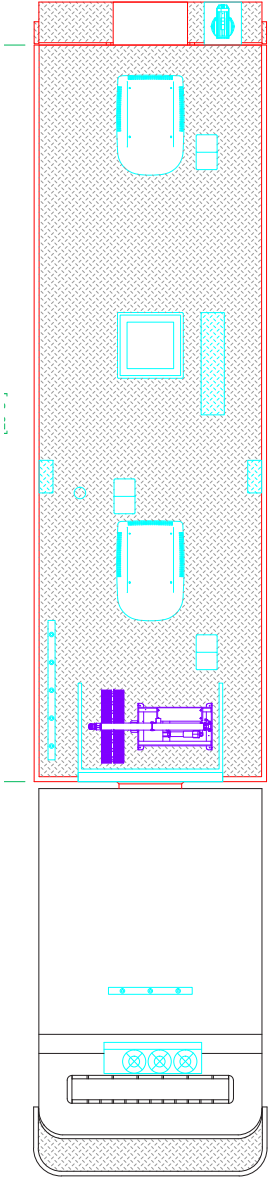

Edmonton, AB Hazmat #1176

Chassis

Cab: Spartan Gladiator ELFD 24" RR
Engine: Cummins X12 500 HP
Transmission: Allison EVS 4000
Wheelbase: 265"

Body

Material: Aluminum
Body Length: 26'
Overall Height: 12' - 2"
Overall Length: 42' - 1"

Features

Chelsea Heavy-Duty Transmission Driven PTO
Cab/Body Walk-In Connection
Slideout Crew Area Interior with Desks
Samsung 32" Flat Panel, 4 Series LED Screen
Will-Burt 7-42 Pneumatic Powered Telescoping Mast
Hannay ECR1618-17-18 Electric Cable Reel
Command Light Knight Series Light Tower
Ziamatic Quic-Step 3094 VS-24 Series Folding Step
OnScene Solutions Aluminum Heavy-Duty Cargo Slides
Carefree Mirage Lateral Arm Acrylic Patio Awning